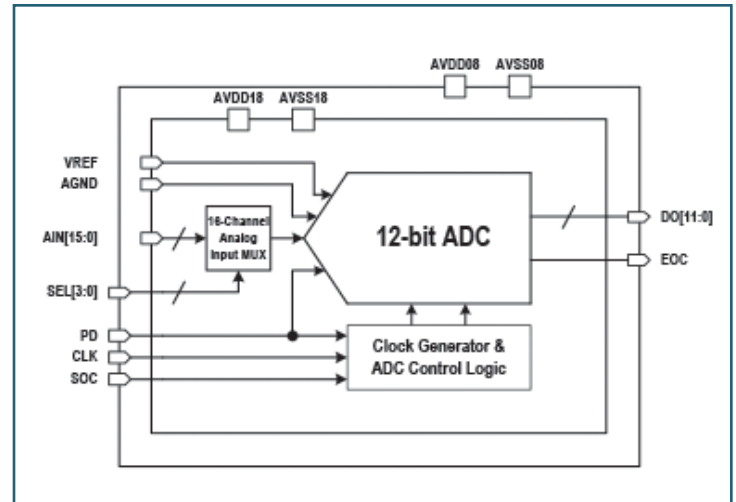

## 12-Bit 1MS/s 16 Channel ADC

### Overview

This is a 12-bit 1MS/s analog-to-digital converter (ADC) with a 16-channel analog input MUX and level-shifters for a low voltage digital interface. It converts an analog input signal to 12-bit digital output codes at a maximum conversion rate of 1MS/s with 20MHz internal main operation clock and 1MHz sampling clock with 30% duty cycle.

### Key Features

- 14nm Low Power CMOS device technology
- Dual power supply : 1.8V, 0.8V
- Resolution: 12-bit
- Conversion rate: 1MS/s
- Input range: AGND to VREF (0~AVDD18)
- Input frequency: DC to 100kHz (@FS=1MS/s)
- DNL/INL: 3LSB / 6LSB
- SNDR: 54dB